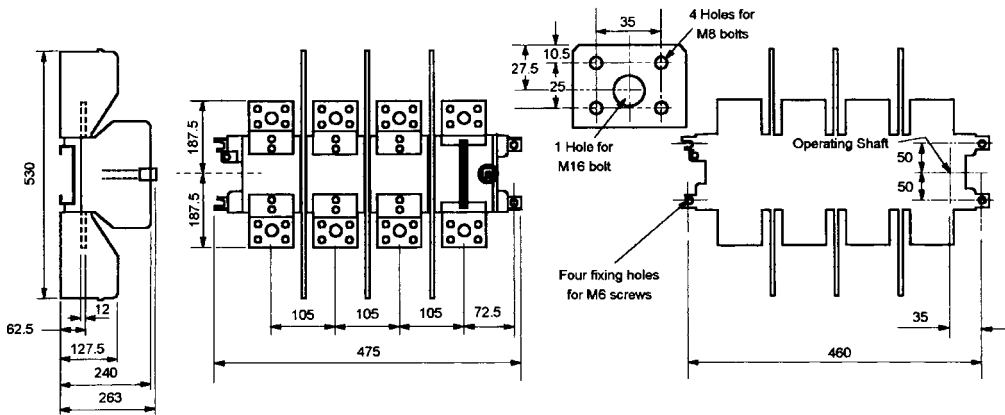

Technical Data

Dimensions in millimetres

FUSE SWITCHES

UFS630 & 800C3

UFS800

SWITCH MOUNTED NEUTRAL LINK

	A	B
UFS100A3 to UFS160AC22	131	110
UFS200 to UFS800C3	144	130

BOLTED NEUTRALS - FREE STANDING