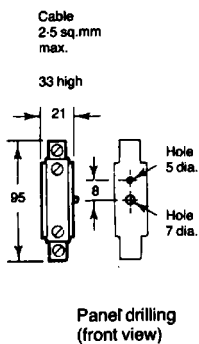

BOLTED NEUTRALS - FREE STANDING

UFS32A1 & UFS32