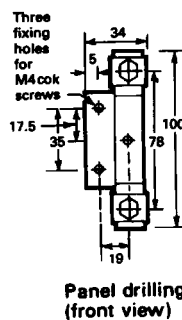

UFS63 to UFS315