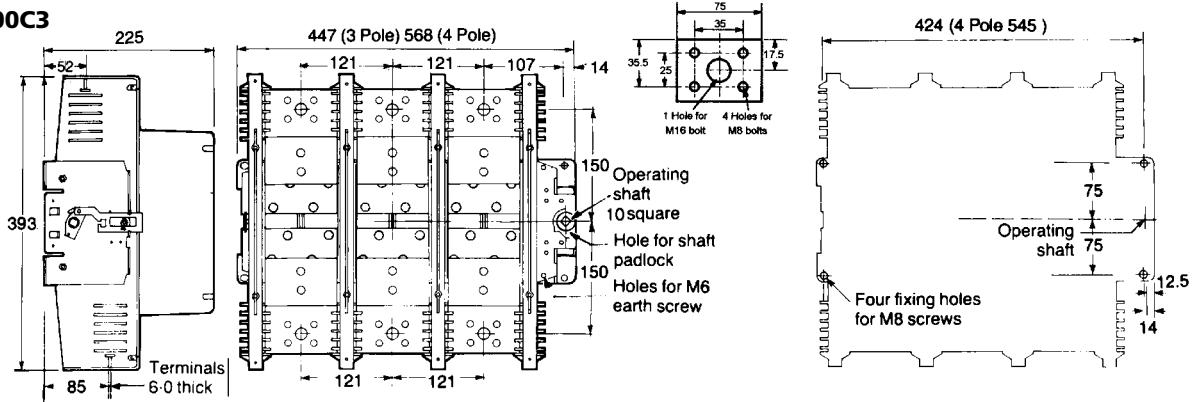

Technical Data

Dimensions in millimetres

FUSE SWITCHES

UFS630 & 800C3

UFS800

SWITCH MOUNTED NEUTRAL LINK

	A	B
UFS100A3 to UFS160AC22	131	110
UFS200 to UFS800C3	144	130

BOLTED NEUTRALS - FREE STANDING