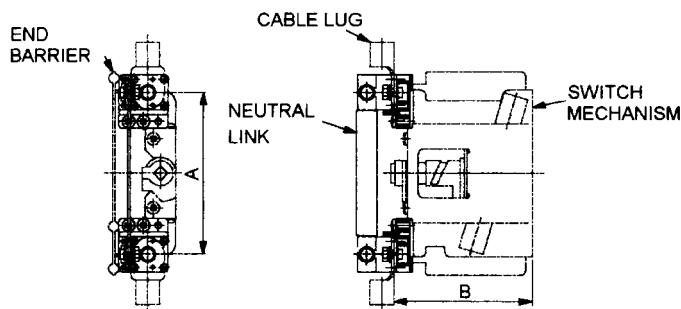

Technical Data

Dimensions in millimetres

FUSE SWITCHES

UFS630 & 800C3

UFS800

SWITCH MOUNTED NEUTRAL LINK

	A	B
UFS100A3 to UFS160AC22	131	110
UFS200 to UFS800C3	144	130

BOLTED NEUTRALS - FREE STANDING